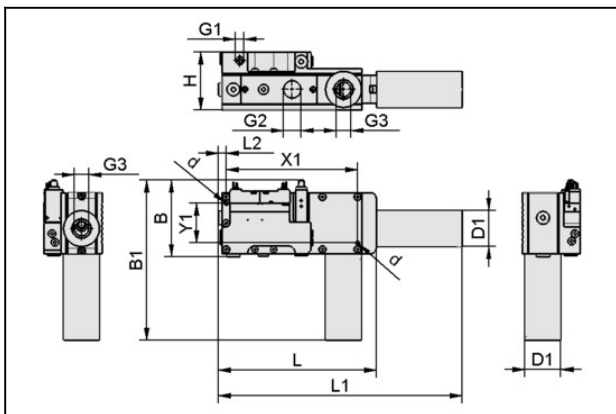

Design Data