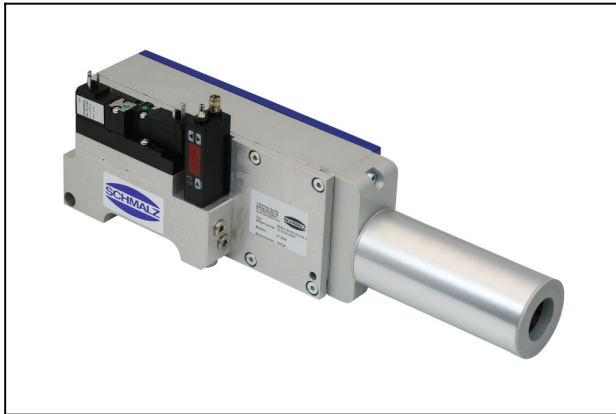

Compact ejector

SEM-C 50 SDA NO AS VD

Part no.:10.02.02.03057

<https://www.schmalz.com/10.02.02.03057>

Homepage > Vacuum Technology for Automation > Vacuum Components > Vacuum Generators > Compact ejectors > Compact Ejectors SEM-C > SEM-C 50 SDA NO AS VD

Multi-stage ejector (controllable) with high suction capacity