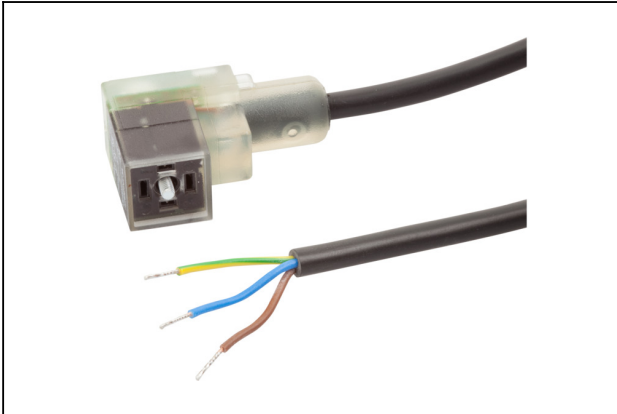

Note: Air consumption: At optimal operating pressure Hose diameter: For max. length 2 m

Spare Parts

SD G3/4-AG 50x120 SEM

Part no.10.02.01.00312

Silencer for vacuum generators

Thread G1: G3/4"-M

External diameter D: 50 mm

Length L: 120 mm

for: Multi-stage ejectors

Accessories

Compact ejector

SEM-C 50 SDA NO AS VD

Part no.:10.02.02.03057

<https://www.schmalz.com/10.02.02.03057>

ASK B-Form-C 5000 K-3P

Part no.21.04.06.00084

Connection cable

Interface Connection 1:

Fem connect Form C

Cable length: 5000 mm

Interface Connection 2: Cable 3

Material: PVC-Cable

Shape: LED display

ASK B-M8-4 5000 K-4P

Part no.10.06.02.00031

Connection cable

Interface Connection 1:

Fem connect M8, 4 pol

Cable length: 5000 mm

Interface Connection 2: Cable 4

Material: PUR-Cable