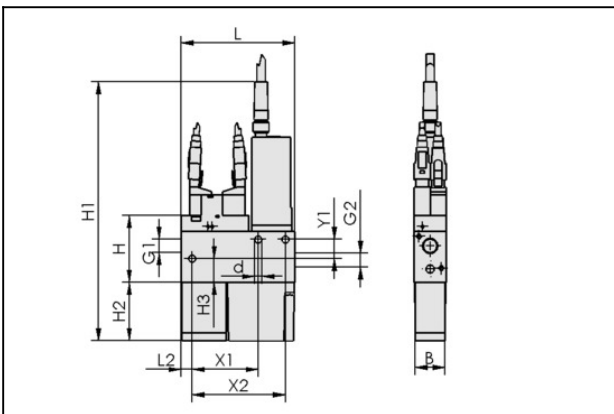

Compact ejector

SCP 10 NC AS VE

Part no.:10.02.02.00606

<https://www.schmalz.com/10.02.02.00606>

Homepage > Vacuum Technology for Automation > Vacuum Components > Vacuum Generators > Compact ejectors > Compact Ejectors SCP / SMP > SCP 10 NC AS VE

Design Data

Attribute	Value
B	20.2 mm
d	4.5 mm
G1	G1/8"-F
G2	G1/8"-F
H	42.2 mm
H1	147.5 mm
H2	36.5 mm
H3	15 mm
L	71.5 mm
L2	7 mm
X1	41.5 mm
X2	58.5 mm
Y1	12 mm

Compact ejector

SCP 10 NC AS VE

Part no.:10.02.02.00606

<https://www.schmalz.com/10.02.02.00606>

Technical Data

Attribute	Value
Nozzle diameter	1 mm
Degree of evacuation	85 %
Suction rate (max.)	37 l/min
Control valve	Normally closed
Suction rate (max.)	1.306 cfm
Product family	SCP

Filter insert (round)

External diameter D: 13 mm

Length L: 33 mm

Filter material: Polyethylene

for: Compact ejectors SCP

Compact ejector

SCP 10 NC AS VE

Part no.:10.02.02.00606