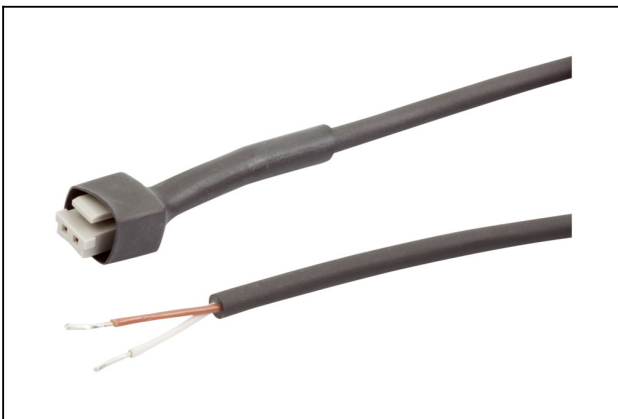

Filter insert (round)

External diameter D: 13 mm

Length L: 33 mm

Filter material: Polyethylene

for: Compact ejectors SCP

Compact ejector

SCP 10 NC AS VE

Part no.:10.02.02.00606

<https://www.schmalz.com/10.02.02.00606>

SD 28x19x31.5 SCP10/15

Part no.10.02.02.00653

Silencer for vacuum generators

Length L: 28 mm

Width B: 19 mm

Height H: 31.5 mm

for: Compact ejectors SCP

Accessories

ASK B-MIC10 3000 K-2P

Part no.21.04.06.00086

Connection cable

Interface Connection 1: Connect. 10mm

Cable length: 3000 mm

Interface Connection 2: Cable 2

Material: PUR-Cable

ASK B-M8-4 5000 K-4P

Part no.10.06.02.00031

Connection cable

Interface Connection 1:

Fem connect M8, 4 pol

Cable length: 5000 mm

Interface Connection 2: Cable 4

Material: PUR-Cable