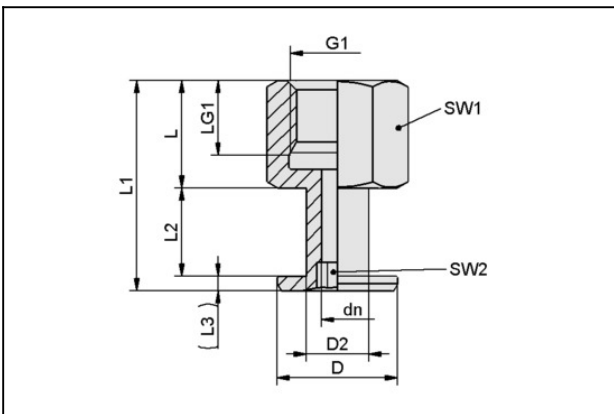

Design Data